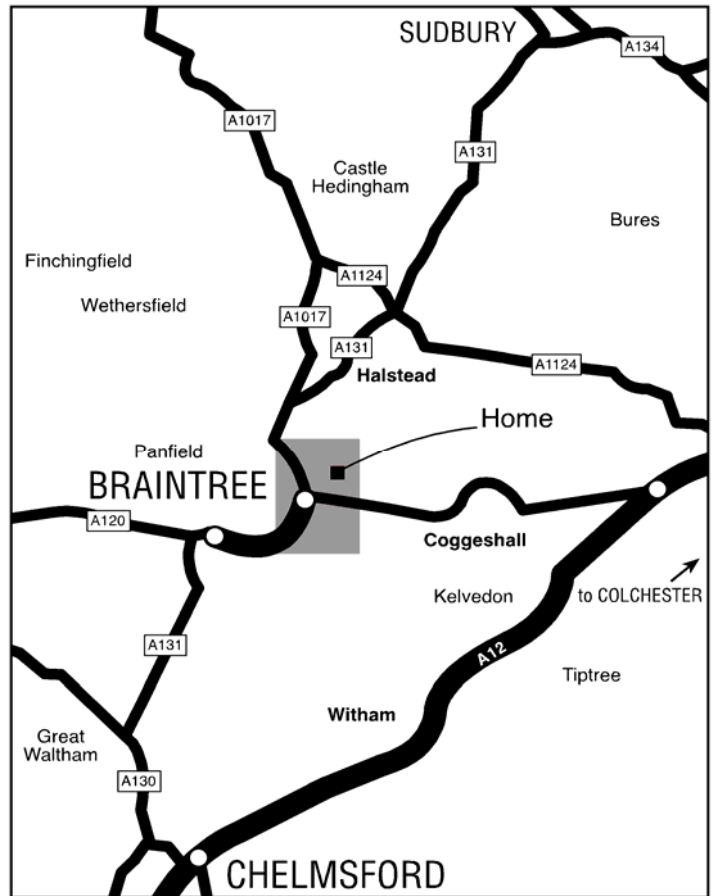

BY TRAIN

Braintree - 3 miles
 Witham - 8 miles

BY BUS

No bus available

BY CAR

From Braintree Bypass

Follow the A120 towards Coggeshall and Colchester
 At roundabout (junction with B1256 and A131)
 take 3rd exit (A120 Coggeshall Road)
 Take 1st turn on the left (Kings Lane) to
 Stisted (about 2 miles)
 Go over small humpbacked bridge, past
 Stisted Mill on the left
 Take 1st turning on the right to get to the Home
 (just before turning on the right to Braintree Golf Club)

From Colchester

From Colchester - take A12 towards London.
 Take A120 towards Braintree.
 After about 9 miles, take right turn into Kings Lane
 take right turn into Kings Lane towards
 Stisted (approx 2 miles)
 Go over small humpbacked bridge, past
 Stisted Mill on the left
 Take 1st turning on the right to get to the Home
 (just before turning on the right to Braintree Golf Club)