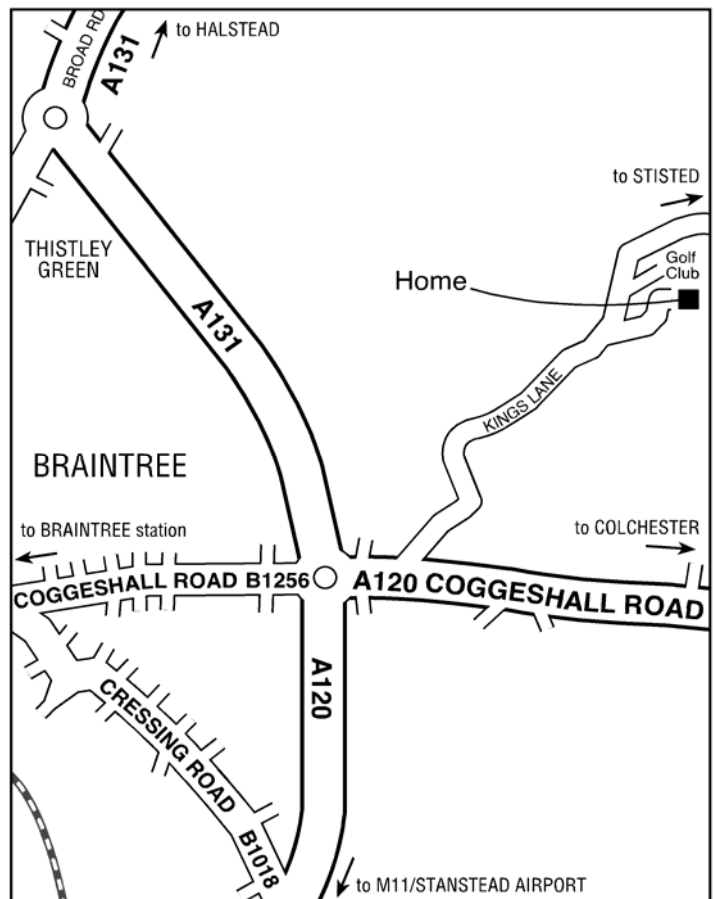

BY TRAIN

Braintree - 3 miles
 Witham - 8 miles

BY BUS

No bus available

BY CAR

From Braintree Bypass

Follow the A120 towards Coggeshall and Colchester
 At roundabout (junction with B1256 and A131)
 take 3rd exit (A120 Coggeshall Road)
 Take 1st turn on the left (Kings Lane) to
 Stisted (about 2 miles)
 Go over small humpbacked bridge, past
 Stisted Mill on the left
 Take 1st turning on the right to get to the Home
 (just before turning on the right to Braintree Golf Club)

From Colchester

From Colchester - take A12 towards London.
 Take A120 towards Braintree.
 After about 9 miles, take right turn into Kings Lane
 take right turn into Kings Lane towards
 Stisted (approx 2 miles)
 Go over small humpbacked bridge, past
 Stisted Mill on the left
 Take 1st turning on the right to get to the Home
 (just before turning on the right to Braintree Golf Club)