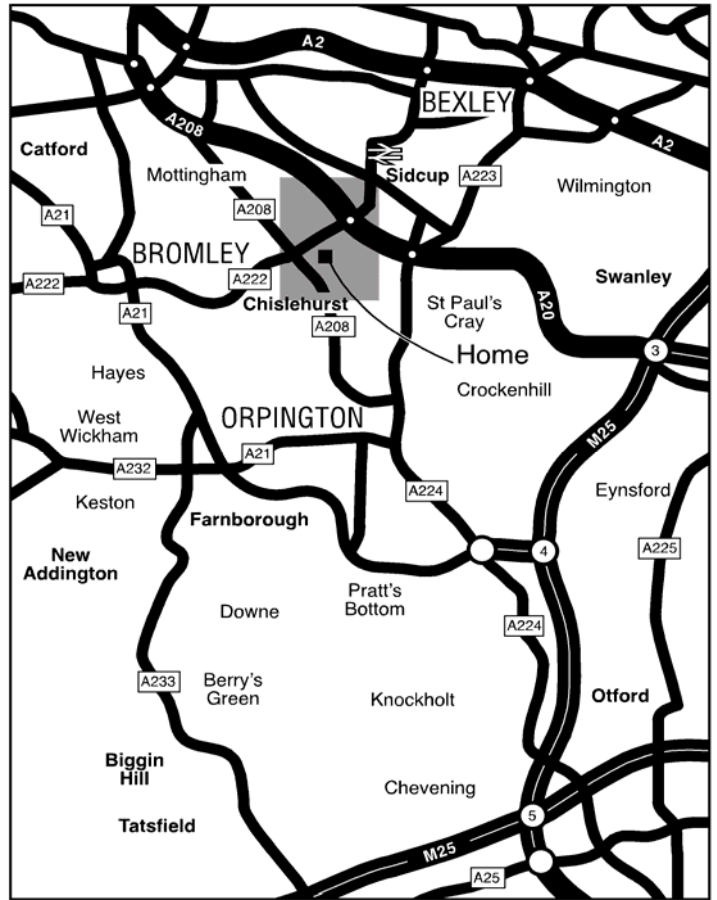

BY TRAIN

Chislehurst - 1.5 miles

Trains from Charing Cross (25 minutes)

Trains from London Bridge (17 minutes)

Sidcup - 4 miles

Trains from London Bridge (20 minutes)

Elmstead Wood - 4 miles

BY CAR

From London

Take A20 to Sidcup

Follow Sidcup Bypass - A20

Take A222 (Perry Street) to Chislehurst

Turn left into Holbrook Lane (school on left)

and then turn immediately right into Shepherd's Green

The Home is on the right

From M25

Exit at Junction 3 and take A20 towards London

Take A222 (Perry Street) to Chislehurst

Turn left into Holbrook Lane (school on left)

and then turn immediately right into Shepherd's Green

The Home is on the right