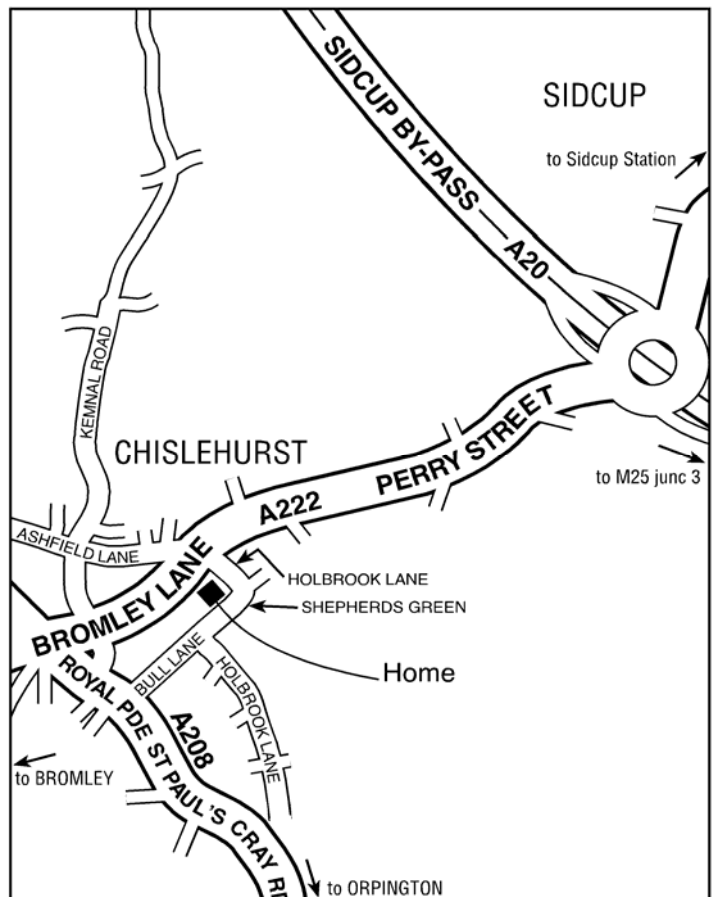

From London

Take A20 to Sidcup

Follow Sidcup Bypass - A20

Take A222 (Perry Street) to Chislehurst

Turn left into Holbrook Lane (school on left)

and then turn immediately right into Shepherd's Green

The Home is on the right

From M25

Exit at Junction 3 and take A20 towards London

Take A222 (Perry Street) to Chislehurst

Turn left into Holbrook Lane (school on left)

and then turn immediately right into Shepherd's Green

The Home is on the right