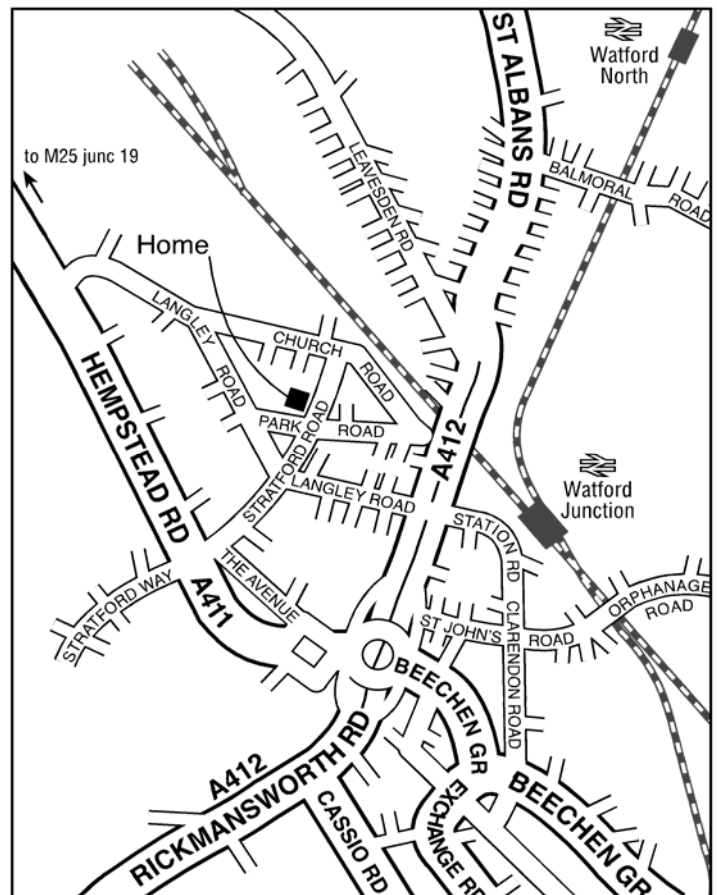

**BY TRAIN**

Watford Junction - 1 mile

Taxis are available from Watford Junction station

**BY BUS**

Nearest Bus stop is Watford Junction - a 10 minute walk from the Home.

Taxis are available from Watford Junction station

**BY CAR**

**If approaching from the west:**

Exit the M25 at Junction 19 (Watford) (clockwise)

Proceed to large traffic island

Get into the centre lane and take exit for A411

Follow A411 Hempstead Road for just about 1.25 miles

**If approaching from the east:**

Exit the M25 at Junction 20

(signposted Hemel Hempstead, Aylesbury)

At the roundabout, take the 1st exit onto the A41

(signposted Watford)

At Hunton Bridge roundabout, take the 2nd exit onto the A411

(signposted Watford)

Continue forward onto Hempstead Road - A411. Entering Watford

At traffic signals turn left onto Langley Road

Turn left onto Park Road

Turn left onto Stratford Road; the Home is on the left