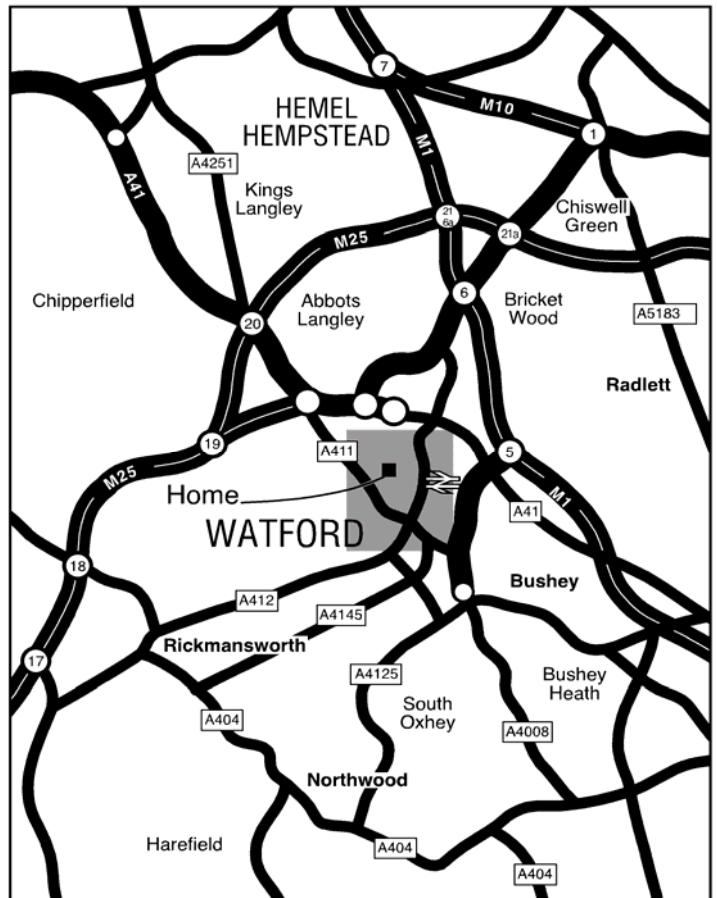

**BY TRAIN**

Watford Junction - 1 mile

Taxis are available from Watford Junction station

**BY BUS**

Nearest Bus stop is Watford Junction - a 10 minute walk from the Home.

Taxis are available from Watford Junction station

**BY CAR**

**If approaching from the west:**

Exit the M25 at Junction 19 (Watford) (clockwise)

Proceed to large traffic island

Get into the centre lane and take exit for A411

Follow A411 Hempstead Road for just about 1.25 miles

**If approaching from the east:**

Exit the M25 at Junction 20

(signposted Hemel Hempstead, Aylesbury)

At the roundabout, take the 1st exit onto the A41

(signposted Watford)

At Hunton Bridge roundabout, take the 2nd exit onto the A411

(signposted Watford)

Continue forward onto Hempstead Road - A411. Entering Watford

At traffic signals turn left onto Langley Road

Turn left onto Park Road

Turn left onto Stratford Road; the Home is on the left