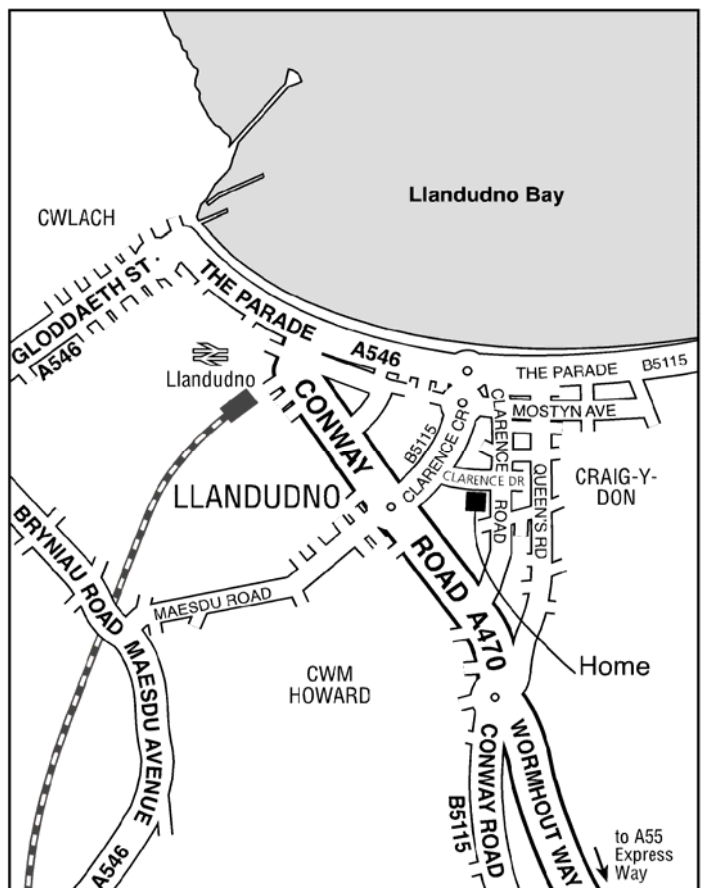

**BY TRAIN**

Llandudno - 1/4 mile  
 Llandudno Junction - 2 miles

**BY BUS**

Llandudno Junction bus stop outside station  
 (No 26 to Gwydr is most direct)  
 There is also a taxi service

**BY CAR**

**From M6**

Exit junction 20 onto M56 west towards  
 Chester and North Wales  
 Continue to end of motorway  
 Follow directions to Llandudno and pick up  
 A55 Expressway  
 Exit at Llandudno and take A470 to Llandudno  
 At 4th roundabout, take 3rd exit into Clarence Crescent  
 Take 1st right into Clarence Drive  
 The Home is on the right