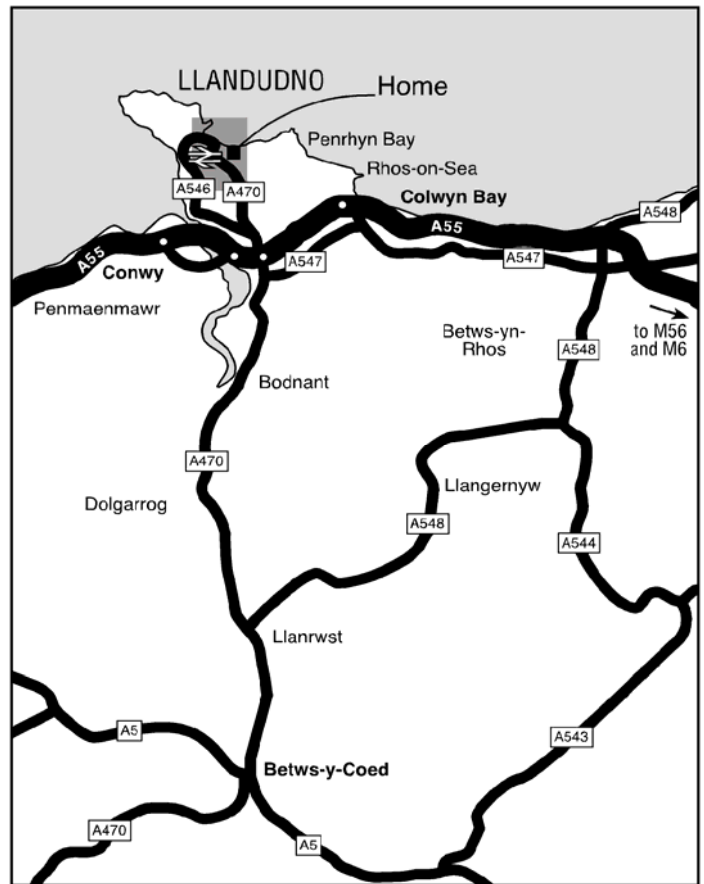

**BY TRAIN**

Llandudno - 1/4 mile  
 Llandudno Junction - 2 miles

**BY BUS**

Llandudno Junction bus stop outside station  
 (No 26 to Gwydr is most direct)  
 There is also a taxi service

**BY CAR**

**From M6**

Exit junction 20 onto M56 west towards  
 Chester and North Wales  
 Continue to end of motorway  
 Follow directions to Llandudno and pick up  
 A55 Expressway  
 Exit at Llandudno and take A470 to Llandudno  
 At 4th roundabout, take 3rd exit into Clarence Crescent  
 Take 1st right into Clarence Drive  
 The Home is on the right