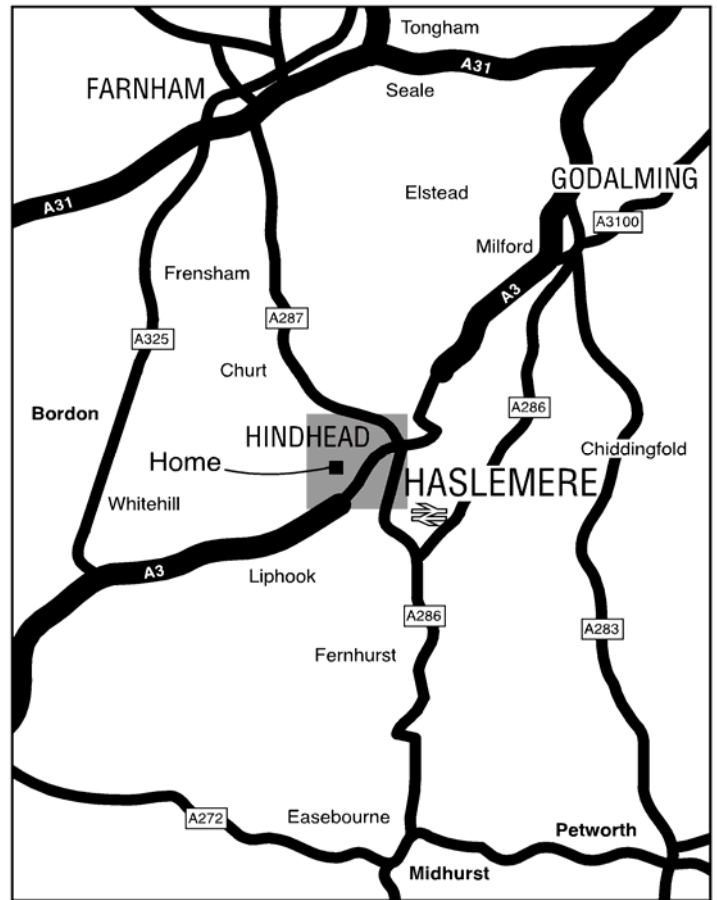

BY TRAIN

Liphook - 4 miles
 Haslemere - 4 miles

BY CAR

From the north

Take A3 south through Guildford to Hindhead
 At Hindhead traffic lights (junction A287) continue south on A3 for 1.5 miles
 Pass B3002 on right, Crossways Road on right, High Pitfold on left and Kingswood Lane on right
 The Home is on the right just before the start of the dual carriageway
 You cannot turn right at the Home
 Enter dual carriageway and immediately take the right-hand lane
 Turn right across central reservation and take A3 north
 Shannon Court drive is the first turning on the left

From the south

Take A3 north through Liphook to end of dual carriageway at Hindhead
 Pass Chase Farm turning on left
 Shannon Court drive is the next turning on the left

Shannon Court	RMBI
Portsmouth Road	60 Great Queen Street
Hindhead	London WC2B 5AZ
Surrey	Tel: 020 7596 2400
GU26 6DA	Fax: 020 7404 0724
Tel: 01428 604833	E-mail: enquiries@rmbi.org.uk