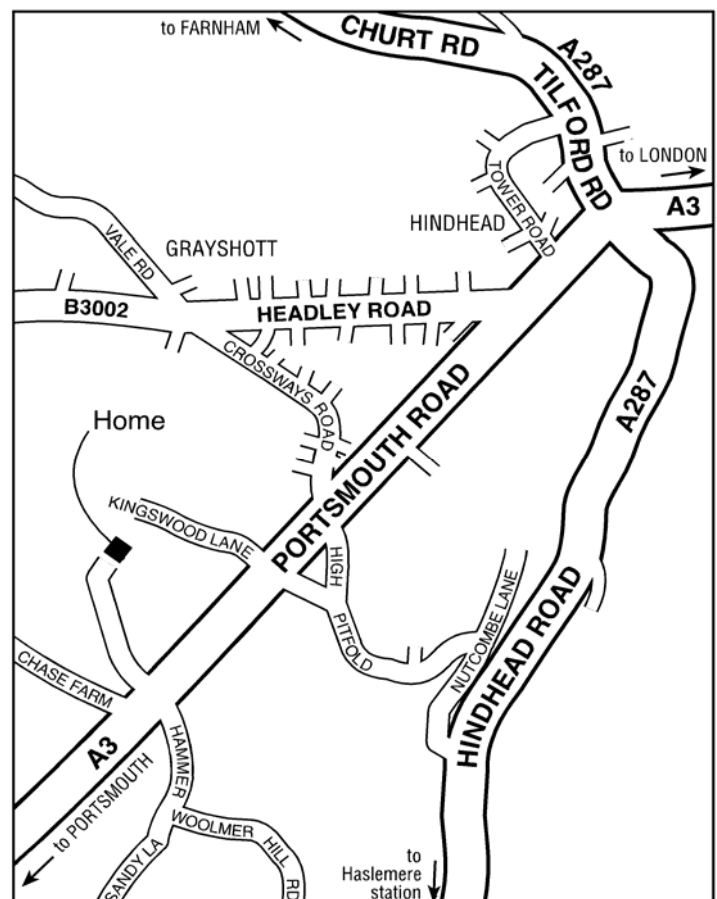

BY TRAIN

Liphook - 4 miles
 Haslemere - 4 miles

BY CAR

From the north

Take A3 south through Guildford to Hindhead
 At Hindhead traffic lights (junction A287) continue south on A3 for 1.5 miles
 Pass B3002 on right, Crossways Road on right, High Pitfold on left and Kingswood Lane on right
 The Home is on the right just before the start of the dual carriageway
 You cannot turn right at the Home
 Enter dual carriageway and immediately take the right-hand lane
 Turn right across central reservation and take A3 north
 Shannon Court drive is the first turning on the left

From the south

Take A3 north through Liphook to end of dual carriageway at Hindhead
 Pass Chase Farm turning on left
 Shannon Court drive is the next turning on the left

Shannon Court	RMBI
Portsmouth Road	60 Great Queen Street
Hindhead	London WC2B 5AZ
Surrey	Tel: 020 7596 2400
GU26 6DA	Fax: 020 7404 0724
Tel: 01428 604833	E-mail: enquiries@rmbi.org.uk