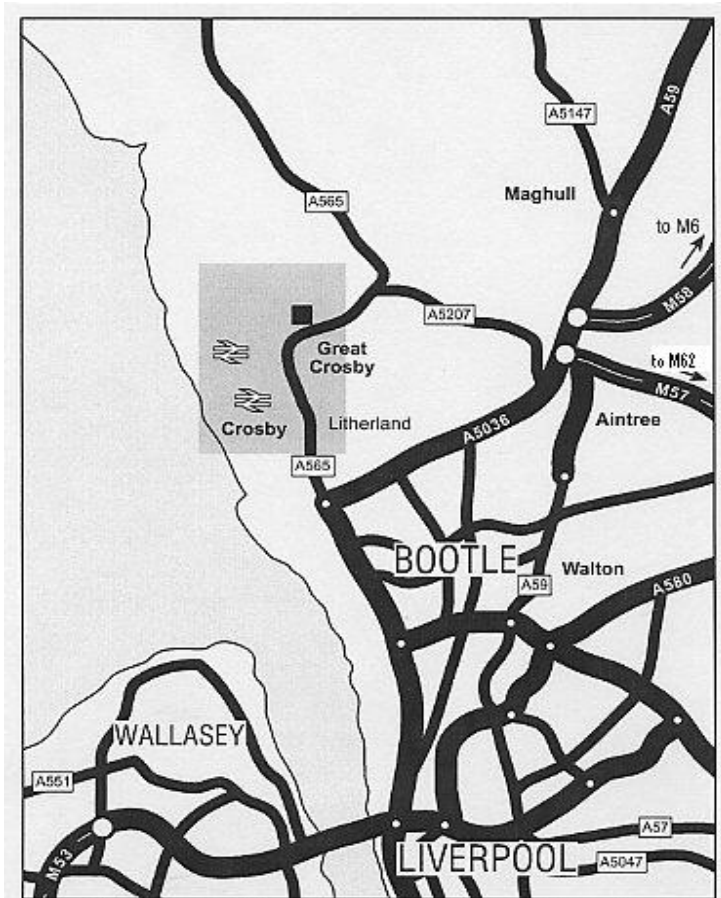

BY TRAIN

Blundellsands & Crosby - 1½ miles

Liverpool - 8 miles

BY CAR

From the north (M6)

Exit M6 at Junction 26

Take M58 to the end of the motorway

Take the A5207 to junction with A565 to Crosby

Turn left at traffic lights on to A565 (pub on right)

Continue on A565 through traffic lights (approx. 2 miles)

A565 becomes Moor Lane

Just after church on left and Poplar Avenue on right, turn right into the Home

From the south (M6)

Exit M6 at Junction 21A

Take M62

Exit M62 at Junction 6

Take M57 to the end of the motorway

Take the A5207 to junction with A565 to Crosby

Turn left at traffic lights on to A565 (pub on right)

Continue on A565 through traffic lights (approx. 2 miles)

A565 becomes Moor Lane

Just after church on left and Poplar Avenue on right, turn right into the Home

The Tithebarn

Moor Lane

Great Crosby

Liverpool