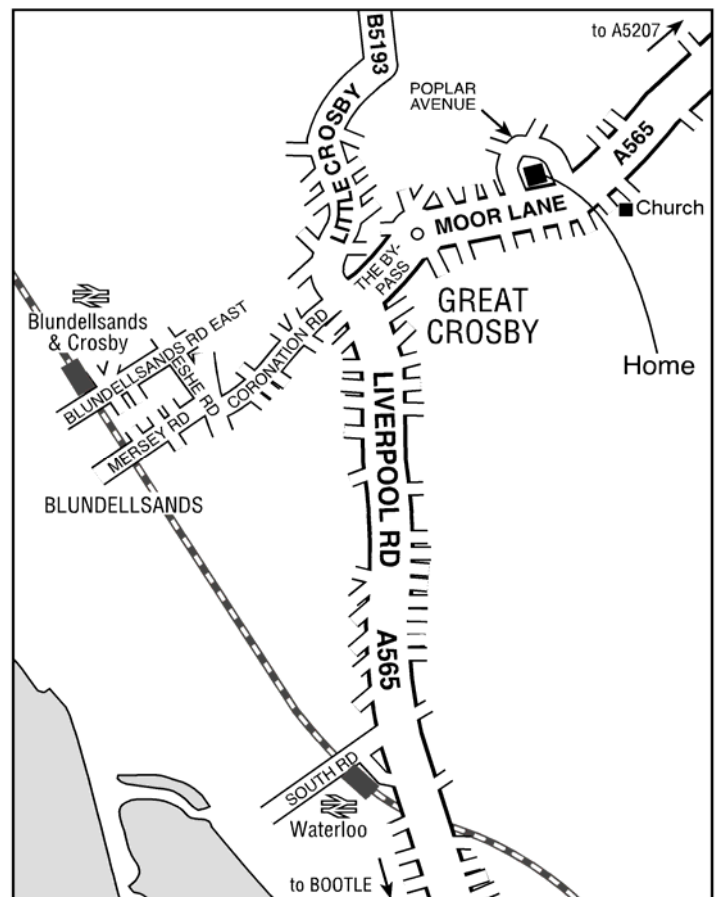

BY TRAIN

Blundellsands & Crosby - 1½ miles

Liverpool - 8 miles

BY CAR

From the north (M6)

Exit M6 at Junction 26

Take M58 to the end of the motorway

Take the A5207 to junction with A565 to Crosby

Turn left at traffic lights on to A565 (pub on right)

Continue on A565 through traffic lights (approx. 2 miles)

A565 becomes Moor Lane

Just after church on left and Poplar Avenue on right, turn right into the Home

From the south (M6)

Exit M6 at Junction 21A

Take M62

Exit M62 at Junction 6

Take M57 to the end of the motorway

Take the A5207 to junction with A565 to Crosby

Turn left at traffic lights on to A565 (pub on right)

Continue on A565 through traffic lights (approx. 2 miles)

A565 becomes Moor Lane

Just after church on left and Poplar Avenue on right, turn right into the Home

The Tithebarn

Moor Lane

Great Crosby

Liverpool