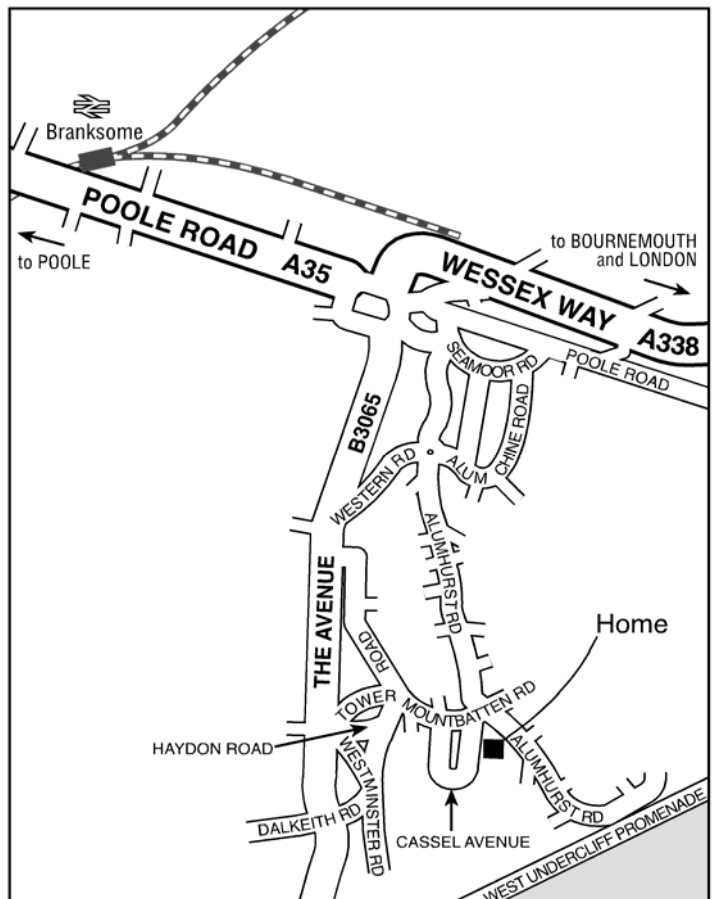

BY TRAIN

Bournemouth - 3 miles

BY BUS

Take bus number 24 from the bus stop located at Bournemouth train station

Number 24 bus stops outside the Home
Ask for Beaulieu Road, Westbourne

BY CAR

From London/Southampton

Follow M3 to Junction 1, then join M27

Follow signs to Bournemouth and the West
M27 becomes A31

Follow A31 for 11.5 miles

At the Ashley Heath roundabout,
turn left onto A338 (signposted to Bournemouth)

Keep on this road - and after the Richmond Hill turn-off
get into the right-hand lane

The road becomes a single lane leading up to the
County Gates Gyratory (a large roundabout with the
Liverpool Victoria building on it)

Stay in the left-hand lane (marked Westbourne)
and take 2nd exit onto B3065 (The Avenue)

signposted Sandbanks and Compton Acres

At 1st traffic lights, turn left into Western Road

At roundabout, turn right into Alumhurst Road.

After about 1/2 mile, turn right into Mountbatten Road

The Home is immediately on the left