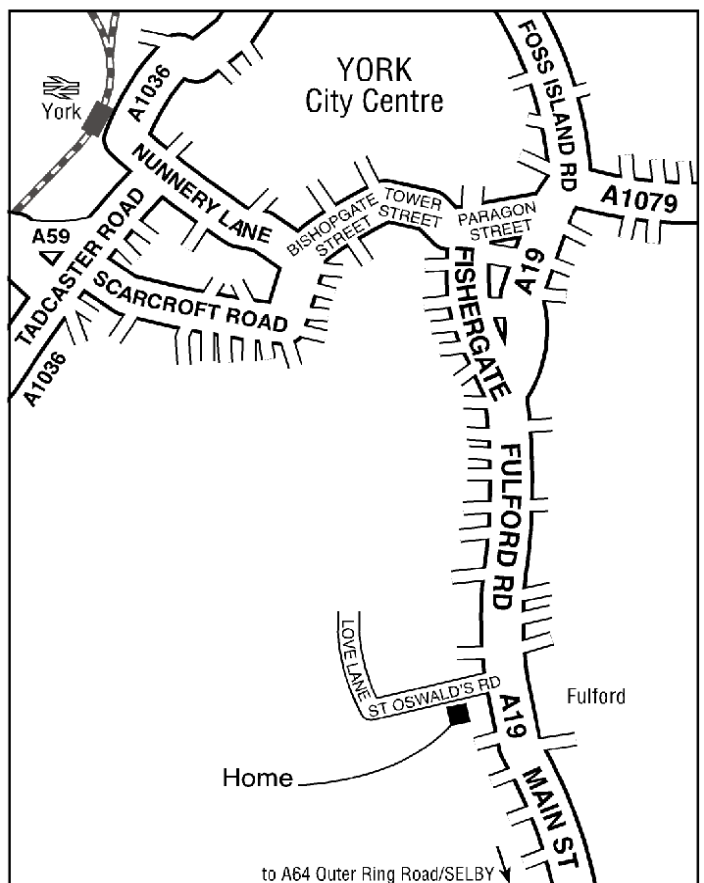

BY TRAIN

York - 2 miles

BY BUS

From York station: No. 7 to Designer Outlet
alight at Fulford Church

From York city centre: No. 415 from Piccadilly to Selby
alight at Fulford Church

BY CAR

From York City Centre

Take A19 south (signposted Leeds and Selby)
Pass Police station on the left
Pass Army barracks on the left
Immediately after traffic lights (University on left)
take 1st right after short row of Victorian terraced houses
into St. Oswald's Road (postbox on corner)
The Home is 75 yards down on the left

From A19 south (Selby)

At the junction with A64 continue straight ahead
towards York (then see below *)

From A64 West (Leeds)

At the junction with A19 turn left towards York
(then see below *)

From A64 East (Scarborough)

At the junction with A19 turn right towards York
(then see below *)

From A59 (Skipton, Harrogate)

Take the York bypass A1237 west towards Leeds
At junction with A64 head towards Hull and Scarborough
Take exit A19 towards York and Selby
Turn left onto A19 towards York (then see below*)

*From A19 towards York

Continue on A19 through Fulford (about 3/4 mile)
At traffic lights (University on right), take left hand lane
and go straight ahead. After passing church on right, take
first left (postbox on corner) into St. Oswald's Road
The Home is 75 yards down on the left

Connaught Court

St Oswald's Road
Fulford
York
YO10 4FA
Tel: 01904 626238

RMBI

60 Great Queen Street
London WC2B 5AZ
Tel: 020 7596 2400
Fax: 020 7404 0724
E-mail: enquiries@rmbi.org.uk