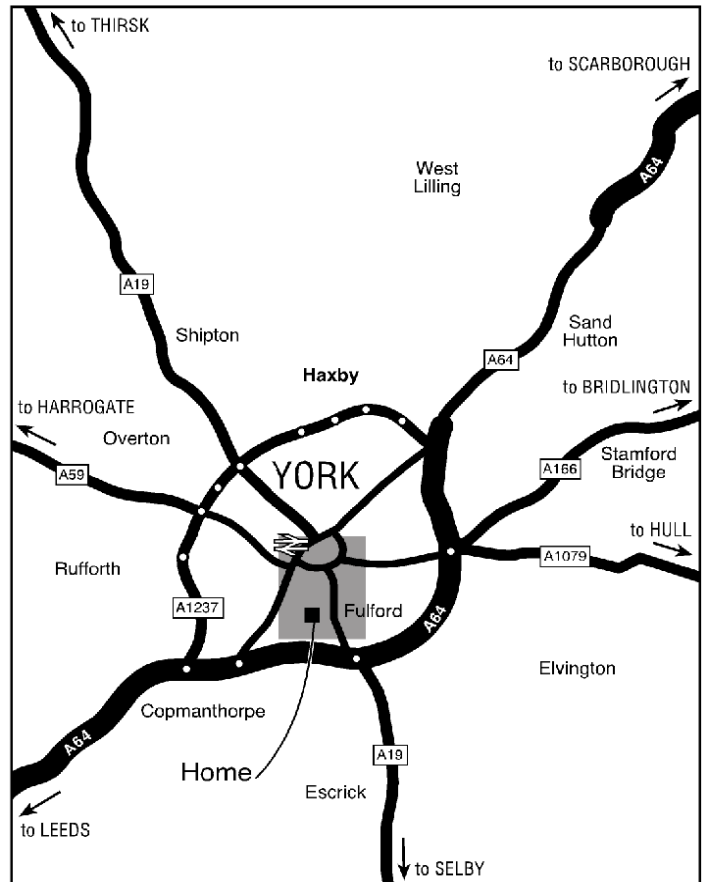

BY TRAIN

York - 2 miles

BY BUS

From York station: No. 7 to Designer Outlet
alight at Fulford Church

From York city centre: No. 415 from Piccadilly to Selby
alight at Fulford Church

BY CAR

From York City Centre

Take A19 south (signposted Leeds and Selby)
Pass Police station on the left
Pass Army barracks on the left
Immediately after traffic lights (University on left)
take 1st right after short row of Victorian terraced houses
into St. Oswald's Road (postbox on corner)
The Home is 75 yards down on the left

From A19 south (Selby)

At the junction with A64 continue straight ahead
towards York (then see below *)

From A64 West (Leeds)

At the junction with A19 turn left towards York
(then see below *)

From A64 East (Scarborough)

At the junction with A19 turn right towards York
(then see below *)

From A59 (Skipton, Harrogate)

Take the York bypass A1237 west towards Leeds
At junction with A64 head towards Hull and Scarborough
Take exit A19 towards York and Selby
Turn left onto A19 towards York (then see below*)

*From A19 towards York

Continue on A19 through Fulford (about 3/4 mile)
At traffic lights (University on right), take left hand lane
and go straight ahead. After passing church on right, take
first left (postbox on corner) into St. Oswald's Road
The Home is 75 yards down on the left

Connaught Court

St Oswald's Road
Fulford
York
YO10 4FA
Tel: 01904 626238

RMBI

60 Great Queen Street
London WC2B 5AZ
Tel: 020 7596 2400
Fax: 020 7404 0724
E-mail: enquiries@rmbi.org.uk