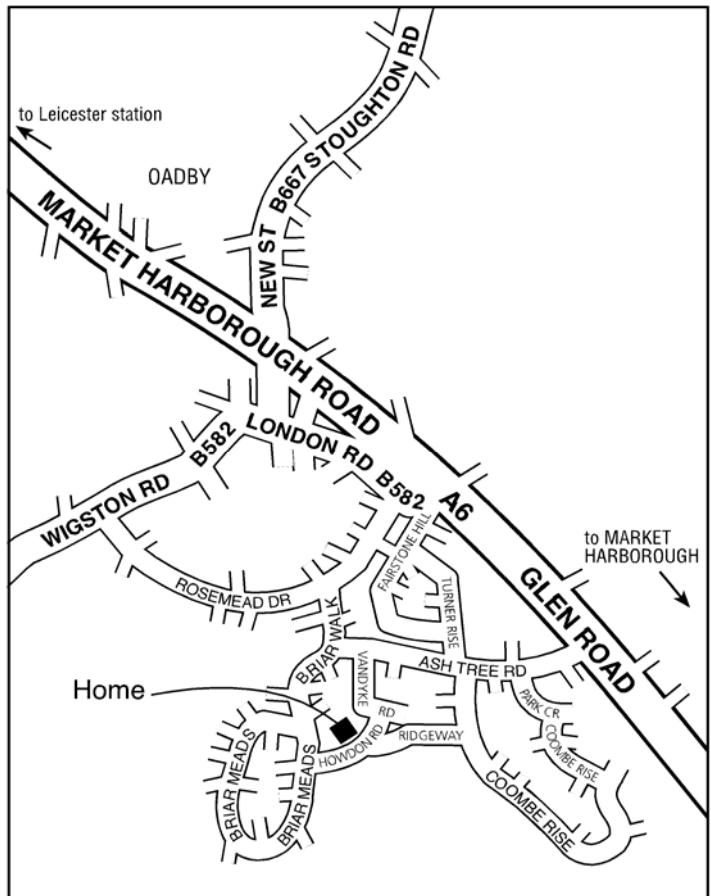

**BY TRAIN**

Leicester - 5 miles  
 Oadby - 1 mile

**BY BUS**

The No. 31a bus stops outside Devonshire Court

**BY CAR**

**From M1 and M69**

Exit at Junction 21 (M69 Junction 3) onto A563 south  
 After 5 miles turn right onto A6  
 towards Market Harborough (Leicester Road,  
 which becomes Harborough Road  
 and then Glen Road)  
 Follow A6 for approximately 1.5 miles  
 At Sainsburys (on right), turn right into Ash Tree Road  
 Continue almost to end and turn left into Van Dyke Road  
 After road bends to left take 1st right into Howdon Road  
 the Home is on the right