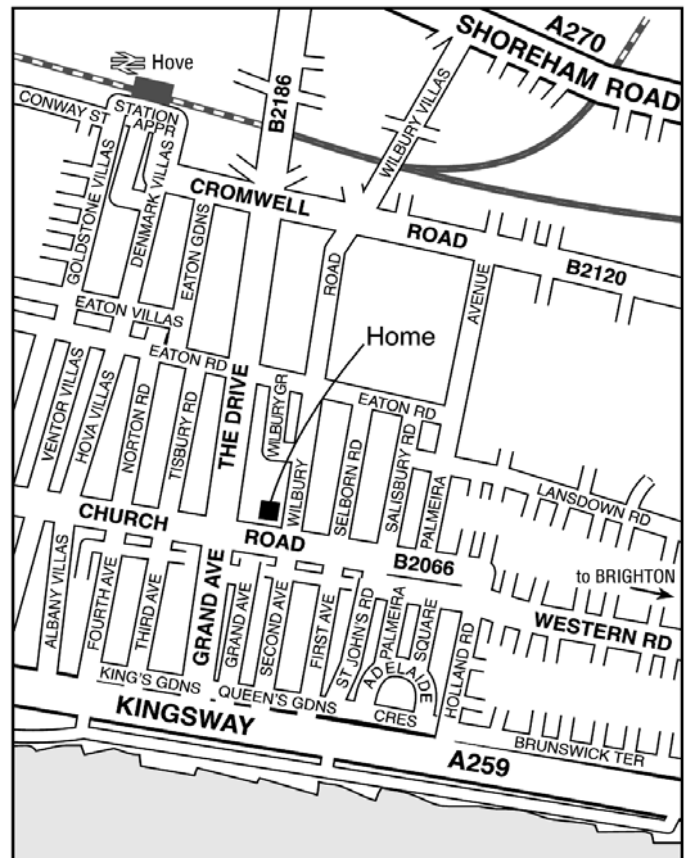

BY TRAIN

Three quarters of a mile from Hove railway station.

BY CAR

From London

Take the M23 south to Brighton
 M23 becomes the A23
 Continue on A23 to Brighton Pier roundabout
 (formerly known as Palace Pier roundabout)
 Take 3rd exit and travel west along A259 Kingsway
 for one and a half miles approx.

At the junction of Kingsway and Grand Avenue, take
 the right hand filter and proceed up Grand Avenue.
 At the next set of traffic lights, turn right into Church Road.
 Wilbury Road is first left off Church Road.

Harewood Court is at the South end of Wilbury Road,
 on the left.

Harewood Court	RMBI
Wilbury Road	60 Great Queen Street
Hove	London WC2B 5AZ
East Sussex	Tel: 020 7596 2400
BN3 3GL	Fax: 020 7404 0724
Tel: 01273 739515	E-mail: enquiries@rmbi.org.uk