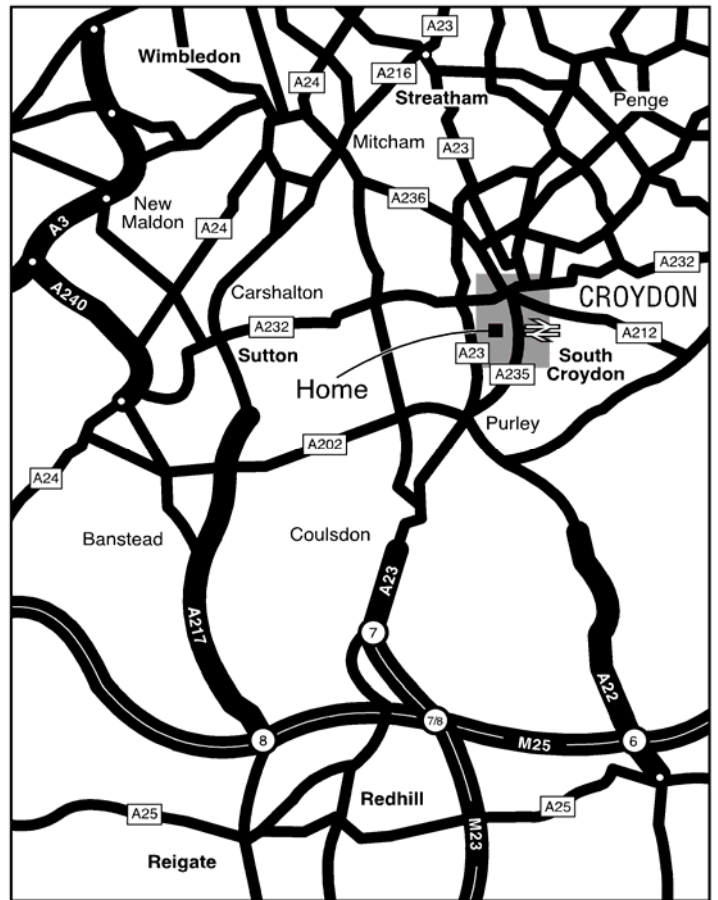

## BY TRAIN

South Croydon Station - 1 mile  
 East Croydon Station - 2 miles

## BY BUS

No. 119 and 455 from East Croydon  
 No. 405 bus stop is right outside James Terry Court

### From the M25

Exit at Junction 7 (M23 Junction 8)  
 and take M23 north towards Croydon  
 Continue onto A23 through Coulsdon to Purley  
 Take A235 (Brighton Road) to South Croydon  
 At Swan and Sugar Loaf pub (on right), turn left into  
 Warham Road (B275)  
 The Home is on the left just before the roundabout

### From London

A23 south to Lombard roundabout  
 Take 2nd exit - A236 (Mitcham Road)  
 Continue A236 (Roman Way)  
 At the traffic lights (junction with A213) continue straight  
 on A236 (Old Town) towards South Croydon  
 At the roundabout (junction with A212/A232)  
 take 3rd exit - A235 towards Purley (Southbridge Road)  
 At Swan and Sugar Loaf pub (on left), turn right into  
 Warham Road (B275)  
 The Home is on your left just before the mini roundabout