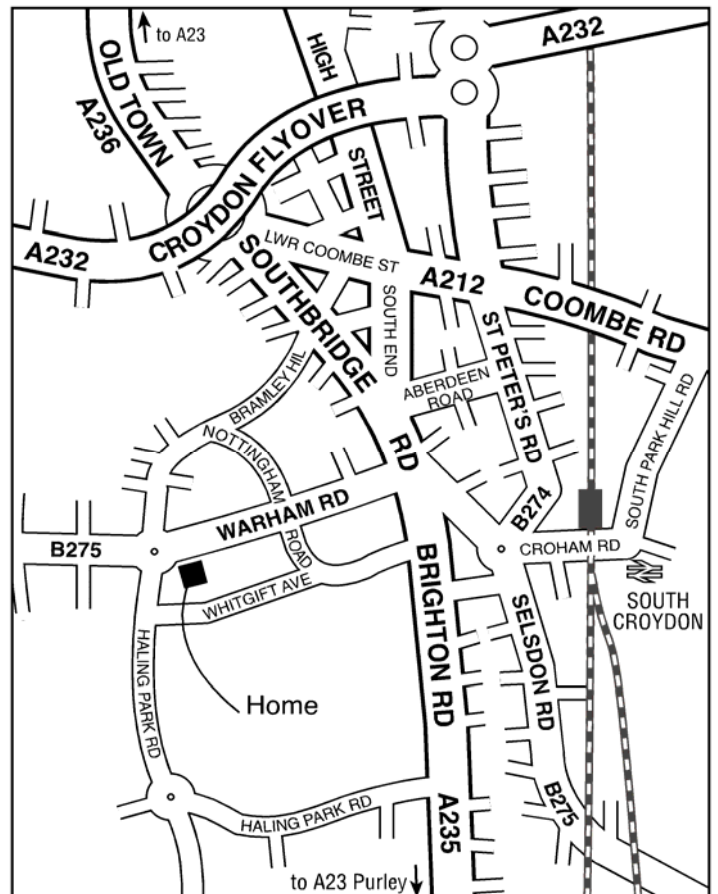

## BY TRAIN

South Croydon Station - 1 mile  
 East Croydon Station - 2 miles

## BY BUS

No. 119 and 455 from East Croydon  
 No. 405 bus stop is right outside James Terry Court

### From the M25

Exit at Junction 7 (M23 Junction 8)  
 and take M23 north towards Croydon  
 Continue onto A23 through Coulsdon to Purley  
 Take A235 (Brighton Road) to South Croydon  
 At Swan and Sugar Loaf pub (on right), turn left into  
 Warham Road (B275)  
 The Home is on the left just before the roundabout

### From London

A23 south to Lombard roundabout  
 Take 2nd exit - A236 (Mitcham Road)  
 Continue A236 (Roman Way)  
 At the traffic lights (junction with A213) continue straight  
 on A236 (Old Town) towards South Croydon  
 At the roundabout (junction with A212/A232)  
 take 3rd exit - A235 towards Purley (Southbridge Road)  
 At Swan and Sugar Loaf pub (on left), turn right into  
 Warham Road (B275)  
 The Home is on your left just before the mini roundabout